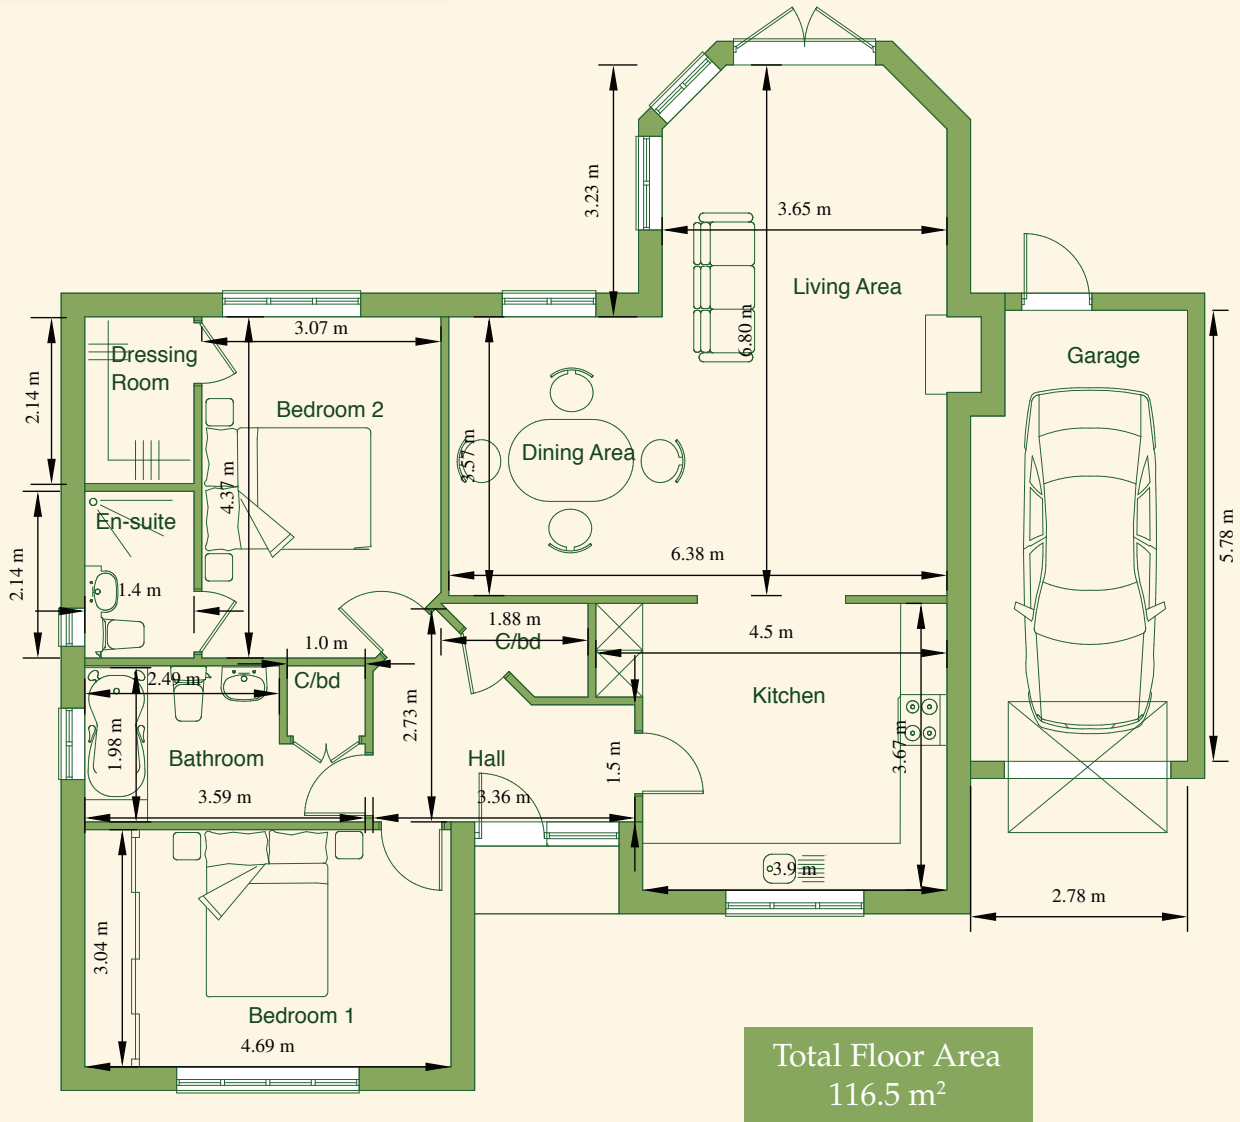

Matilda

Two Bedroom Bungalow

CG visualisation of 'Matilda'

czero[®]
HOME

THE LEYS

Matilda

Floor Plan

Two Bedroom Bungalow

With planning consent on Plot 1 of The Leys, Bishops Castle.

All dimensions indicated on the drawing are approximate and the furniture layout is for illustrative purposes only. Detailed plans and specifications will be produced prior to Contract.