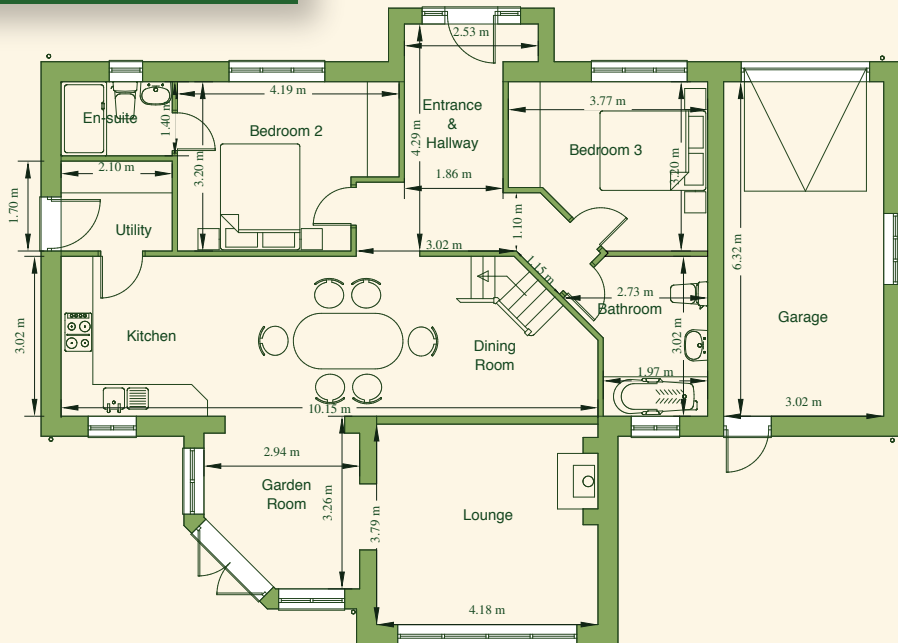

Samson

Three Bedroom Dormer

CG visualisation of 'Samson', front and back.

czero[®]
HOME

THE LEYS

Samson Floor Plan

Ground
Floor

First
Floor

Total Floor Area
172 m²

Three Bedroom Dormer Bungalow

With planning consent on Plot 2 of The Leys, Bishops Castle.

All dimensions indicated on the drawing are approximate and the furniture layout is for illustrative purposes only. Detailed plans and specifications will be produced prior to Contract.