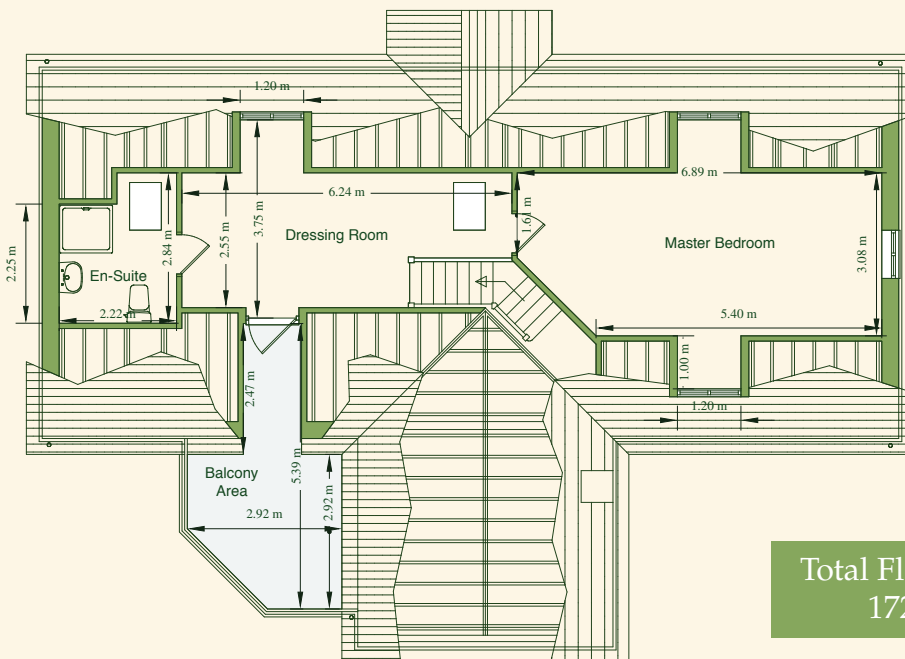

Samson

Three Bedroom Dormer

CG visualisation of 'Samson', front and back.

czero[®]
HOME

THE LEYS

Samson Floor Plan

Ground
Floor

First
Floor

Total Floor Area
172 m²

Three Bedroom Dormer Bungalow

With planning consent on Plot 2 of The Leys, Bishops Castle.

All dimensions indicated on the drawing are approximate and the furniture layout is for illustrative purposes only. Detailed plans and specifications will be produced prior to Contract.