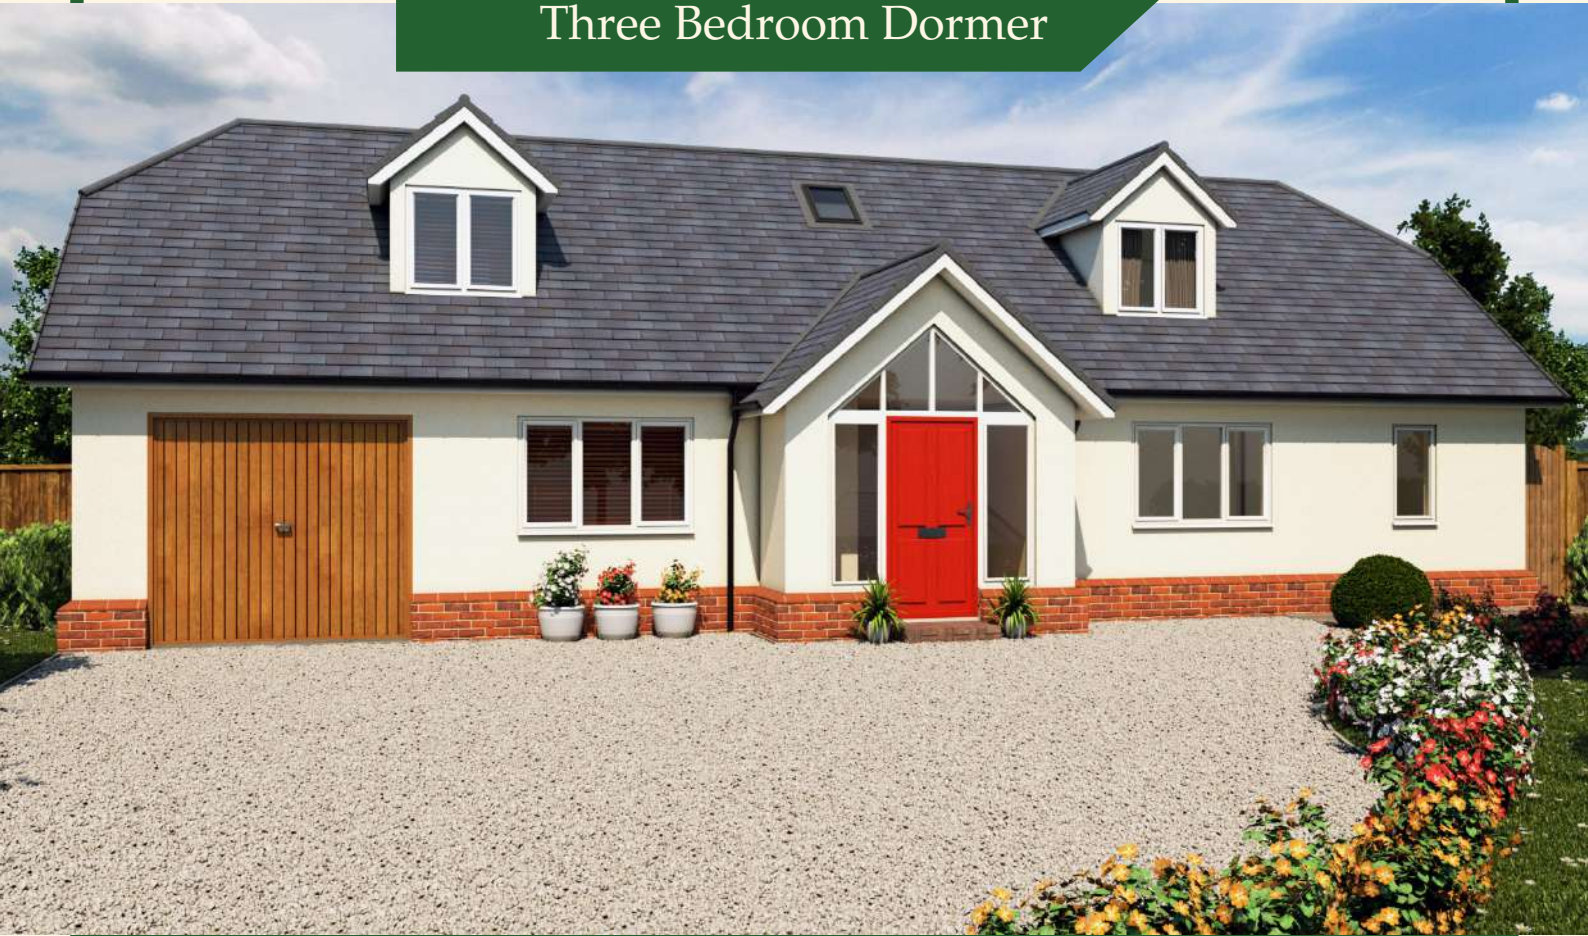

Samson

Three Bedroom Dormer

CG visualisation of 'Samson', front and back.

czero[®]
HOME

THE LEYS

Samson Floor Plan

Ground
Floor

First
Floor

Total Floor Area
172 m²

Three Bedroom Dormer Bungalow

With planning consent on Plot 2 of The Leys, Bishops Castle.

All dimensions indicated on the drawing are approximate and the furniture layout is for illustrative purposes only. Detailed plans and specifications will be produced prior to Contract.