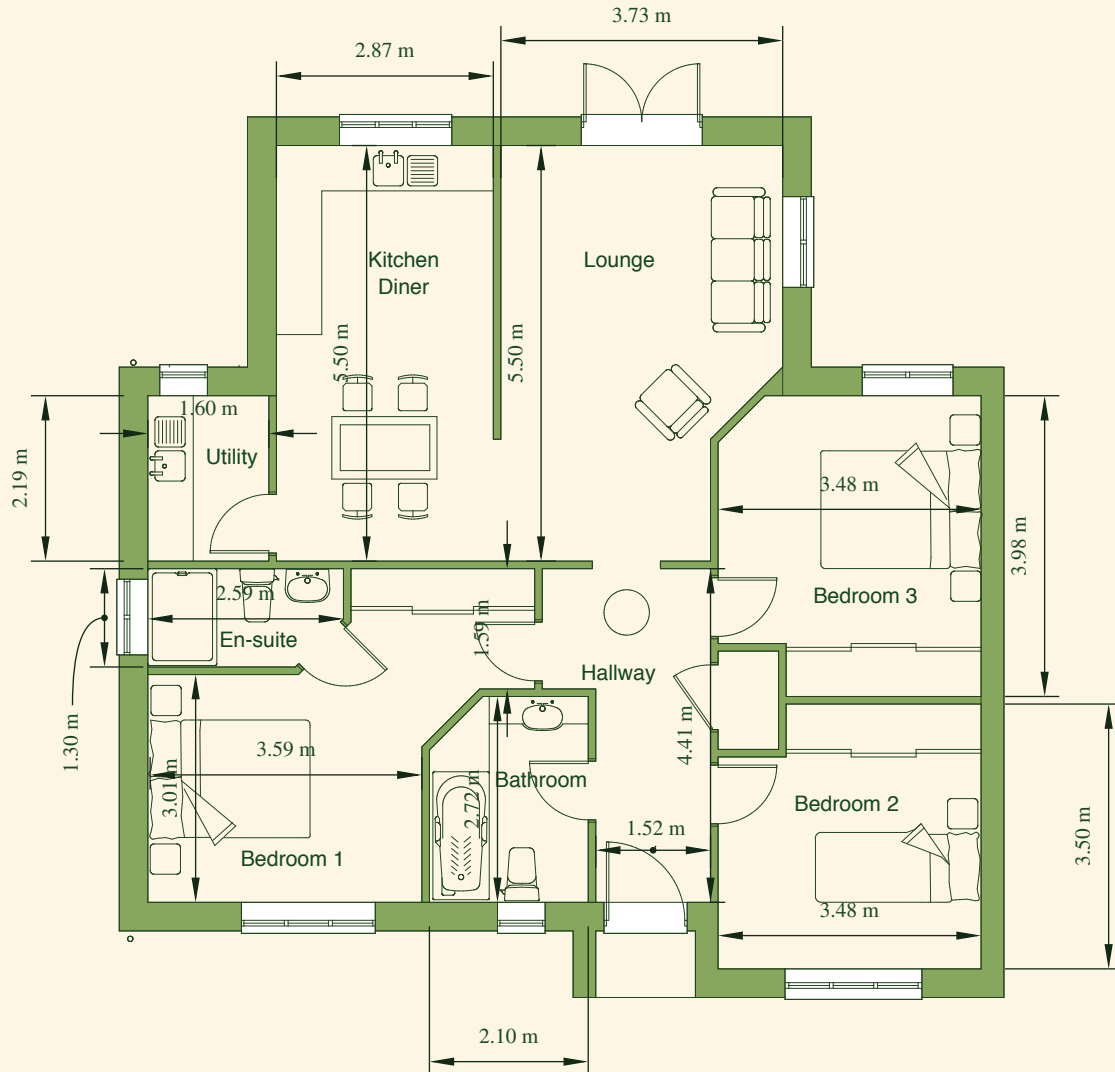

# Esme

Three Bedroom Bungalow

CG visualisation of 'Esme'

**czero**<sup>®</sup>  
HOME

Total Floor Area  
99 m<sup>2</sup>

## Three Bedroom Bungalow

With planning consent on Plot 3 of The Leys, Bishops Castle.

All dimensions indicated on the drawing are approximate and the furniture layout is for illustrative purposes only. Detailed plans and specifications will be produced prior to Contract.