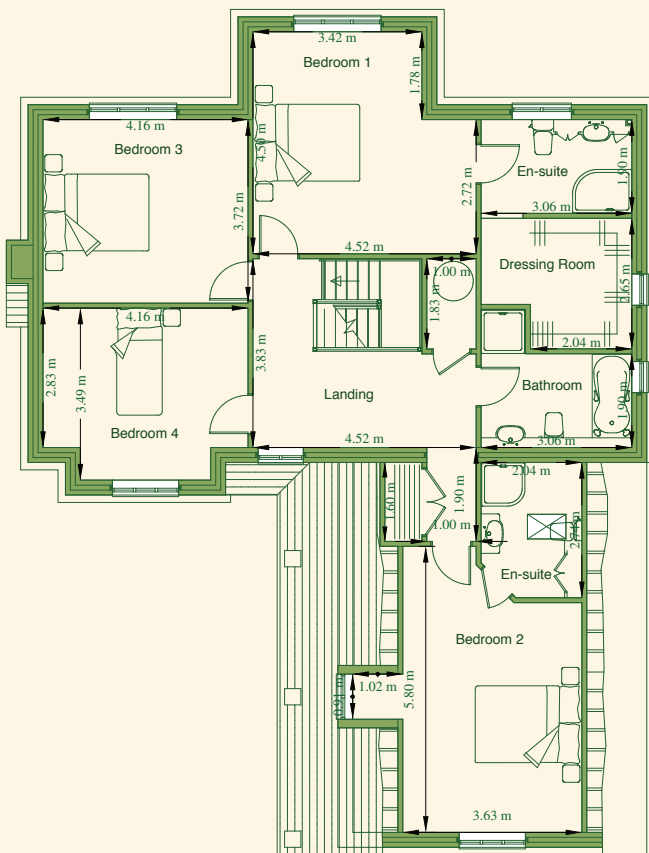

Sienna

Four Bedroom House

CG visualisation of 'Sienna'

czero[®]
HOME

THE LEYS

Sienna Floor Plan

Ground
Floor

First
Floor

Total Floor Area
243 m²

Four Bedroom House

With planning consent on Plot 6 of The Leys, Bishops Castle.

All dimensions indicated on the drawing are approximate and the furniture layout is for illustrative purposes only. Detailed plans and specifications will be produced prior to Contract.