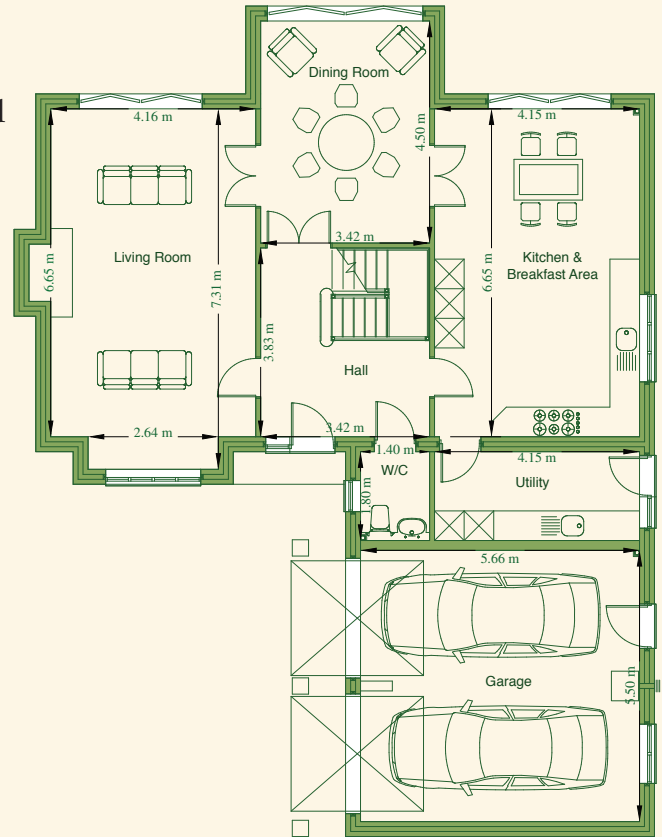

Sienna

Four Bedroom House

CG visualisation of 'Sienna'

czero[®]
HOME

THE LEYS

Sienna Floor Plan

Ground
Floor

First
Floor

Total Floor Area
243 m²

Four Bedroom House

With planning consent on Plot 6 of The Leys, Bishops Castle.

All dimensions indicated on the drawing are approximate and the furniture layout is for illustrative purposes only. Detailed plans and specifications will be produced prior to Contract.