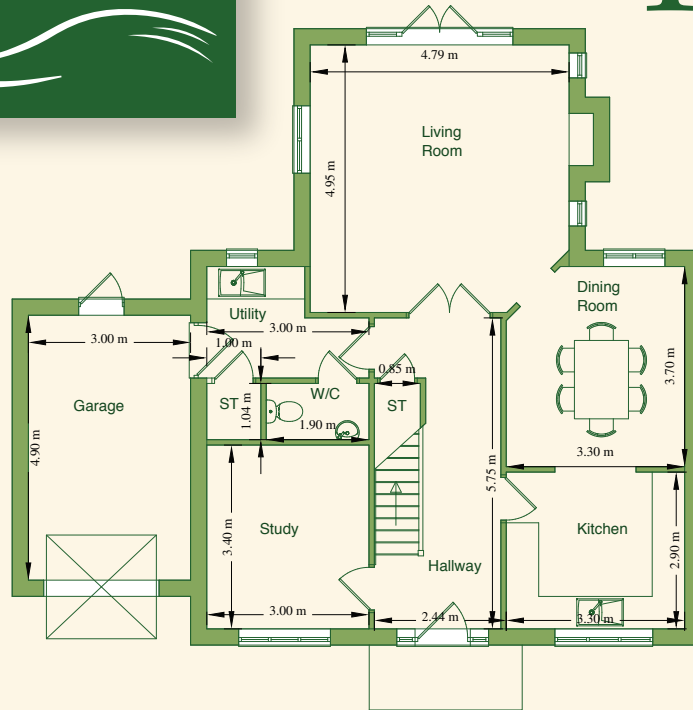

Florence

Three Bedroom House

CG visualisation of 'Florence'

czero[®]
HOME

THE LEYS

Florence Floor Plan

Ground Floor

First Floor

Total Floor Area
157.5 m²

Three Bedroom House

With planning consent on Plot 8 of The Leys, Bishops Castle.

All dimensions indicated on the drawing are approximate and the furniture layout is for illustrative purposes only. Detailed plans and specifications will be produced prior to Contract.