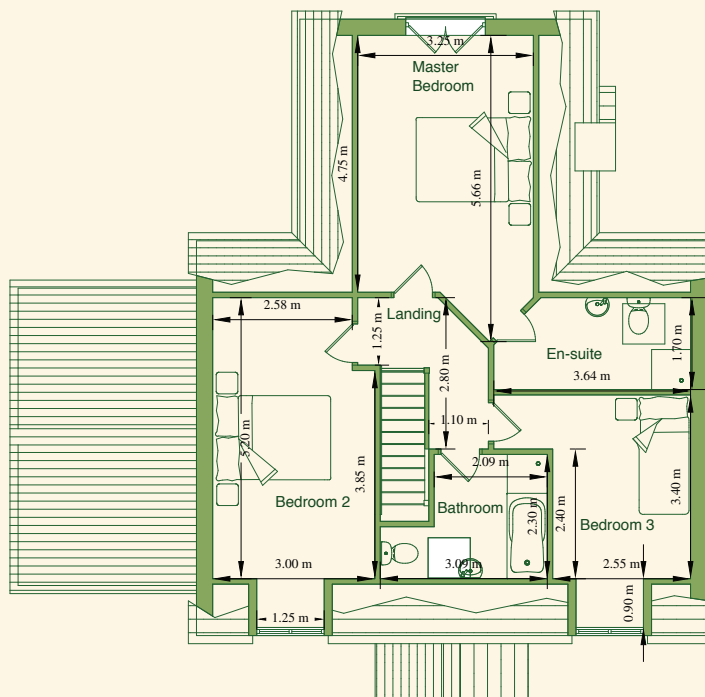

Florence

Three Bedroom House

CG visualisation of 'Florence'

czero[®]
HOME

THE LEYS

Florence Floor Plan

Ground Floor

First Floor

Total Floor Area
157.5 m²

Three Bedroom House

With planning consent on Plot 8 of The Leys, Bishops Castle.

All dimensions indicated on the drawing are approximate and the furniture layout is for illustrative purposes only. Detailed plans and specifications will be produced prior to Contract.