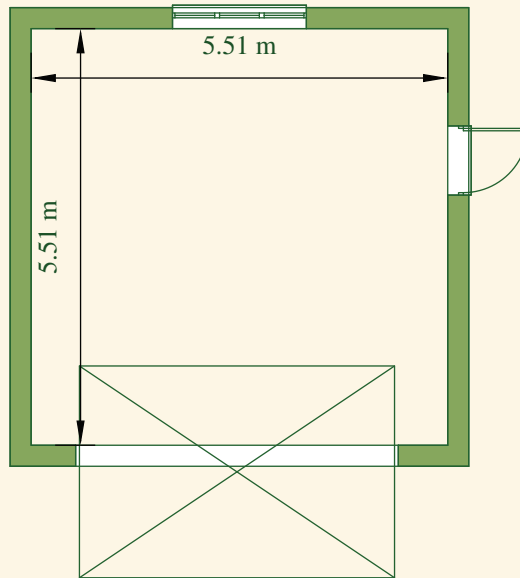

## Four Bedroom Bungalow

With planning consent on Plot 9 of The Leys, Bishops Castle.

All dimensions indicated on the drawing are approximate and the furniture layout is for illustrative purposes only. Detailed plans and specifications will be produced prior to Contract.

## Plans & Dimensions

Total Floor Area  
30 m<sup>2</sup>

## Double Garage

With planning consent on Plot 9 of The Leys, Bishops Castle.

All dimensions indicated on the drawing are approximate and the furniture layout is for illustrative purposes only. Detailed plans and specifications will be produced prior to Contract.