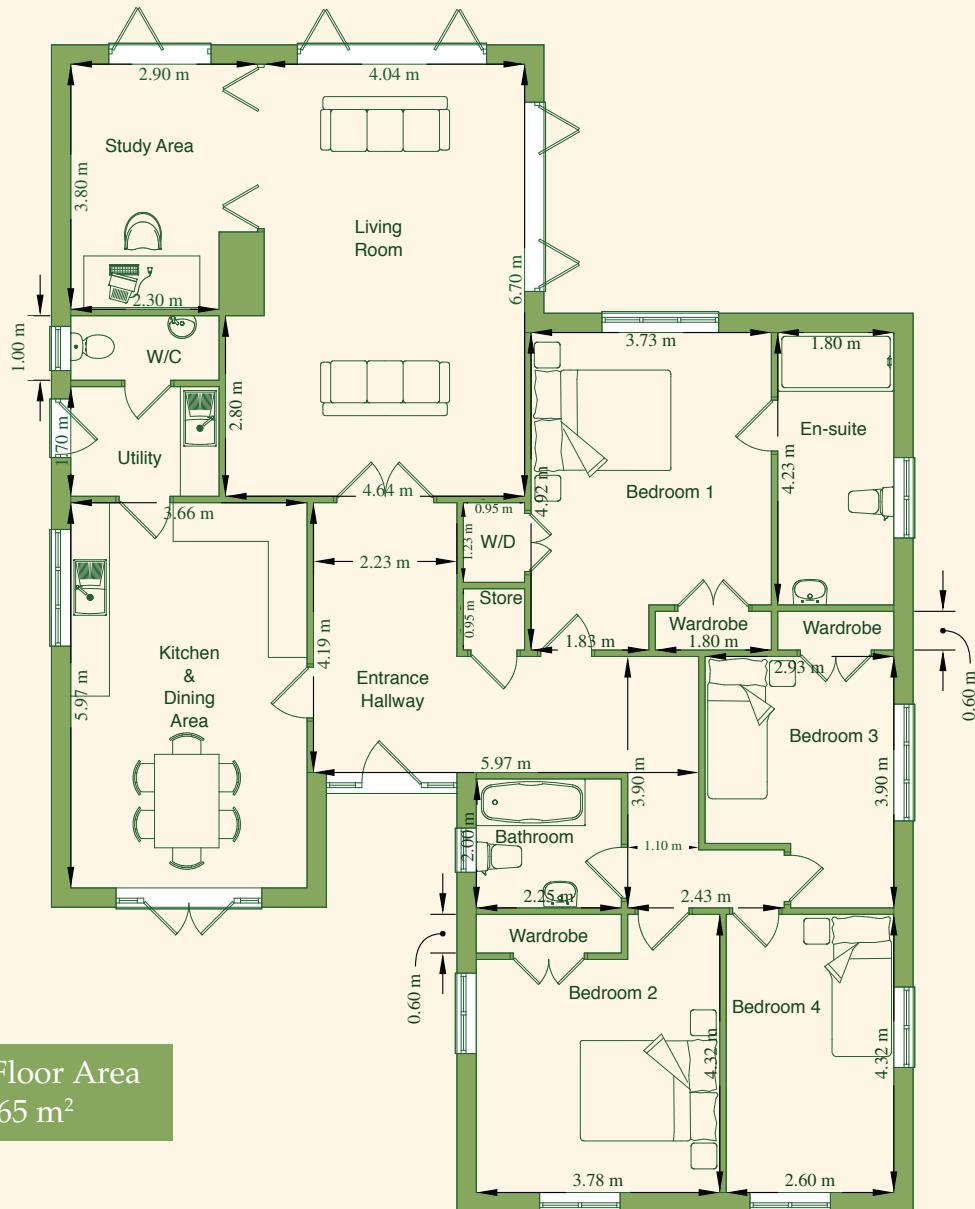

# Oscar

Four Bedroom Bungalow

CG visualisation of 'Oscar'

**czero**<sup>®</sup>  
HOME

Total Floor Area  
165 m<sup>2</sup>

## Four Bedroom Bungalow

With planning consent on Plot 9 of The Leys, Bishops Castle.

All dimensions indicated on the drawing are approximate and the furniture layout is for illustrative purposes only. Detailed plans and specifications will be produced prior to Contract.

## Plans & Dimensions

Total Floor Area  
30 m<sup>2</sup>

## Double Garage

With planning consent on Plot 9 of The Leys, Bishops Castle.

All dimensions indicated on the drawing are approximate and the furniture layout is for illustrative purposes only. Detailed plans and specifications will be produced prior to Contract.