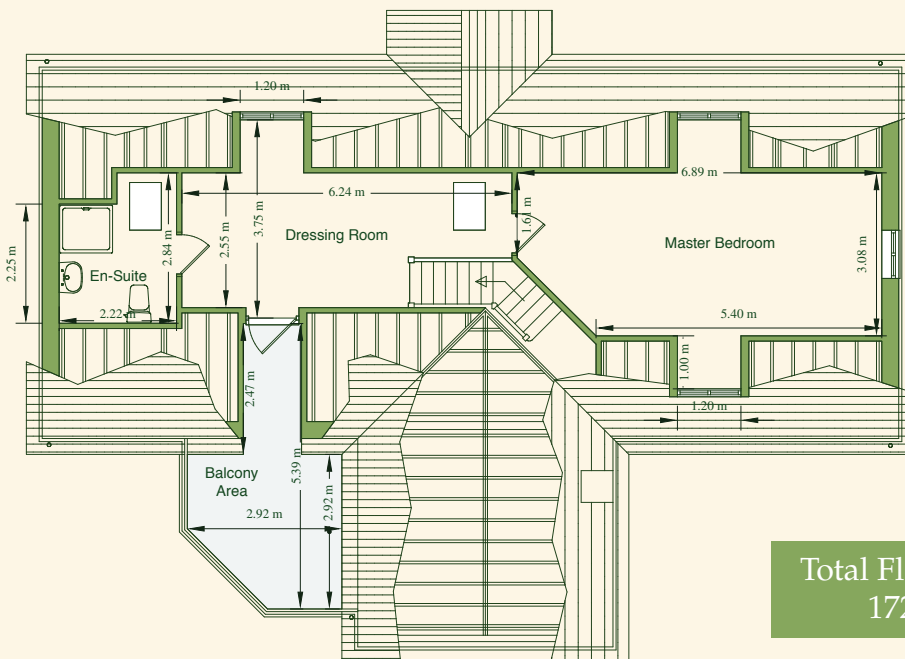

Samson

Three Bedroom Dormer

CG visualisation of 'Samson', front and back.

czero[®]
HOME

THE LEYS

Samson Floor Plan

Ground
Floor

First
Floor

Total Floor Area
172 m²

Three Bedroom Dormer Bungalow

With planning consent on Plot 2 of The Leys, Bishops Castle.

All dimensions indicated on the drawing are approximate and the furniture layout is for illustrative purposes only. Detailed plans and specifications will be produced prior to Contract.