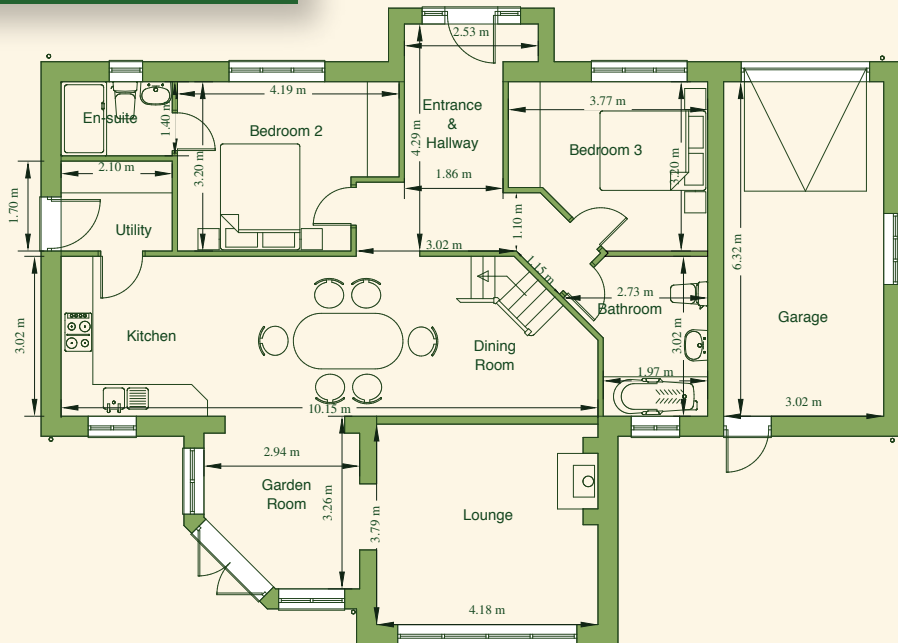

Samson

Three Bedroom Dormer

CG visualisation of 'Samson', front and back.

czero[®]
HOME

THE LEYS

Samson Floor Plan

Ground
Floor

First
Floor

Total Floor Area
172 m²

Three Bedroom Dormer Bungalow

With planning consent on Plot 2 of The Leys, Bishops Castle.

All dimensions indicated on the drawing are approximate and the furniture layout is for illustrative purposes only. Detailed plans and specifications will be produced prior to Contract.